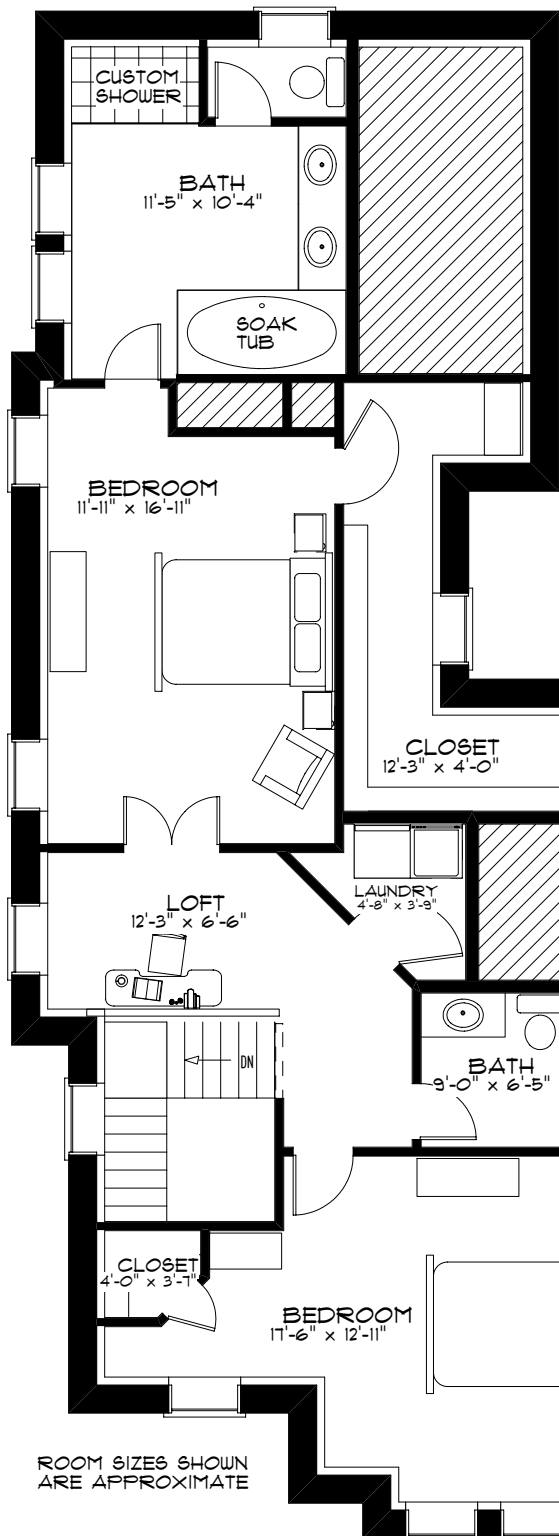

ROOM SIZES SHOWN  
ARE APPROXIMATE

← LOWER LEVEL UNIT  
2,075 FINISHED SQUARE FEET

MAIN LEVEL  
 † SOUTH SIDE TWO STORY UNIT  
 2,060 FINISHED SQUARE FEET  
 SQ. FT. INCLUDES UPPER LEVEL

MAIN LEVEL  
 † NORTH SIDE TWO STORY UNIT  
 2,190 FINISHED SQUARE FEET  
 SQ. FT. INCLUDES UPPER LEVEL

ROOM SIZES SHOWN  
ARE APPROXIMATE

**UPPER LEVEL**  
 † **SOUTH SIDE TWO STORY UNIT**  
**2,060 FINISHED SQUARE FEET**  
 SQ. FT. INCLUDES MAIN LEVEL

ROOM SIZES SHOWN  
ARE APPROXIMATE

**UPPER LEVEL**  
 † **NORTH SIDE TWO STORY UNIT**  
**2,190 FINISHED SQUARE FEET**  
 SQ. FT. INCLUDES MAIN LEVEL

ROOM SIZES SHOWN ARE APPROXIMATE

PENTHOUSE LEVEL  
2,290 FINISHED SQUARE FEET