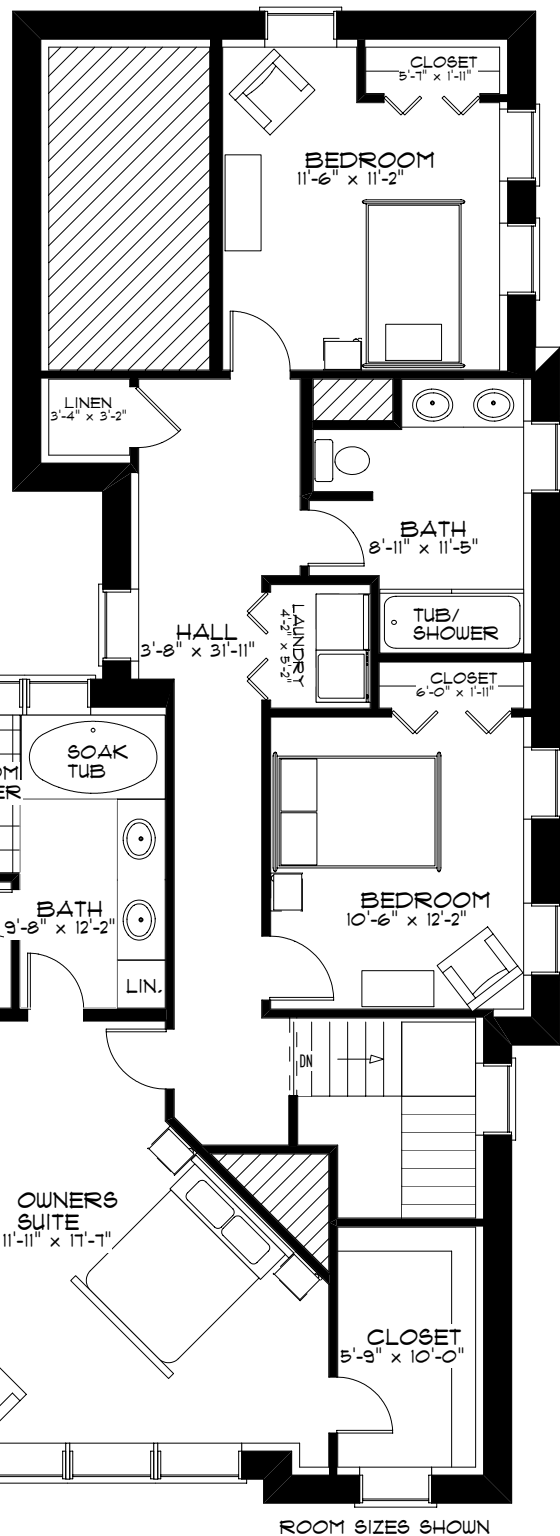

ROOM SIZES SHOWN  
ARE APPROXIMATE

← LOWER LEVEL UNIT  
2,075 FINISHED SQUARE FEET

MAIN LEVEL  
 † SOUTH SIDE TWO STORY UNIT  
 2,060 FINISHED SQUARE FEET  
 SQ. FT. INCLUDES UPPER LEVEL

MAIN LEVEL  
 † NORTH SIDE TWO STORY UNIT  
 2,190 FINISHED SQUARE FEET  
 SQ. FT. INCLUDES UPPER LEVEL

ROOM SIZES SHOWN  
ARE APPROXIMATE

**UPPER LEVEL**  
 † **SOUTH SIDE TWO STORY UNIT**  
**2,060 FINISHED SQUARE FEET**  
 SQ. FT. INCLUDES MAIN LEVEL

ROOM SIZES SHOWN  
ARE APPROXIMATE

**UPPER LEVEL**  
 † **NORTH SIDE TWO STORY UNIT**  
**2,190 FINISHED SQUARE FEET**  
 SQ. FT. INCLUDES MAIN LEVEL

ROOM SIZES SHOWN ARE APPROXIMATE

PENTHOUSE LEVEL  
2,290 FINISHED SQUARE FEET