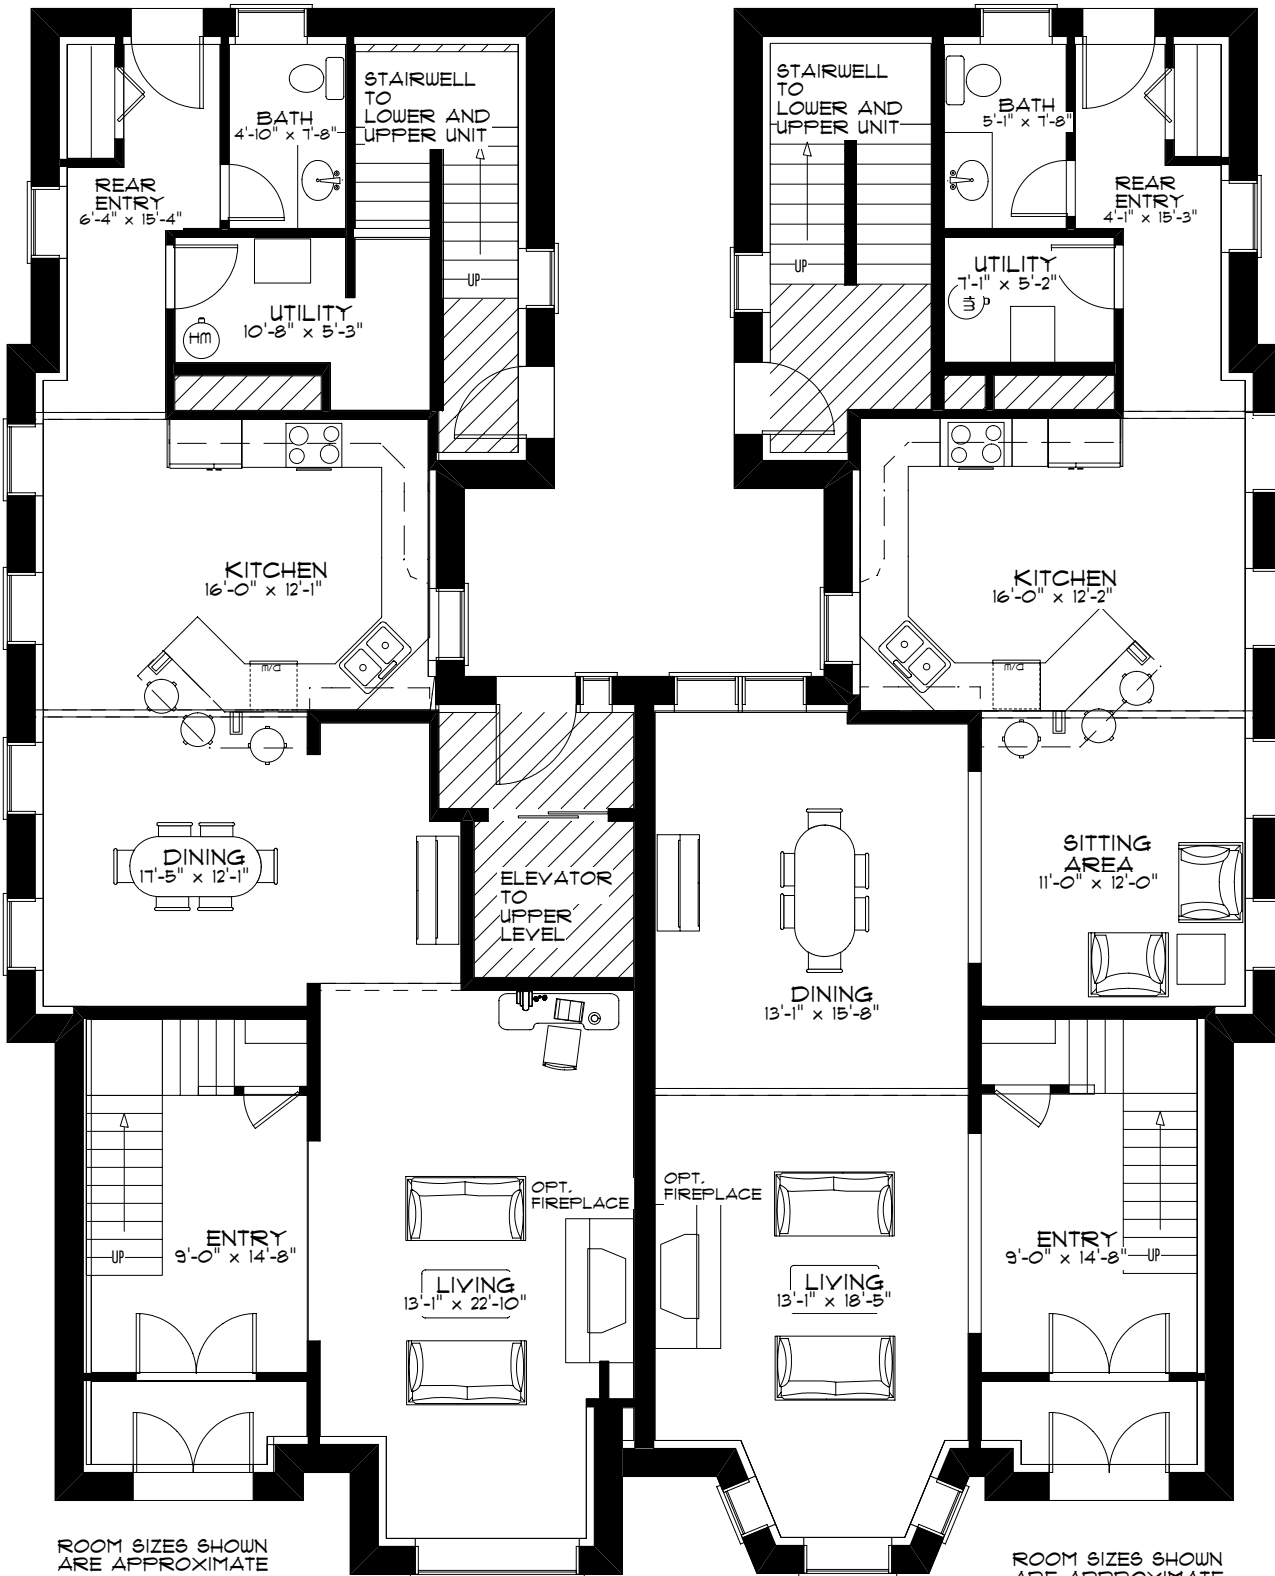

ROOM SIZES SHOWN  
ARE APPROXIMATE

← LOWER LEVEL UNIT  
2,075 FINISHED SQUARE FEET

MAIN LEVEL  
 † SOUTH SIDE TWO STORY UNIT  
 2,060 FINISHED SQUARE FEET  
 SQ. FT. INCLUDES UPPER LEVEL

MAIN LEVEL  
 † NORTH SIDE TWO STORY UNIT  
 2,190 FINISHED SQUARE FEET  
 SQ. FT. INCLUDES UPPER LEVEL

ROOM SIZES SHOWN  
ARE APPROXIMATE

**UPPER LEVEL**  
 † **SOUTH SIDE TWO STORY UNIT**  
**2,060 FINISHED SQUARE FEET**  
 SQ. FT. INCLUDES MAIN LEVEL

ROOM SIZES SHOWN  
ARE APPROXIMATE

**UPPER LEVEL**  
 † **NORTH SIDE TWO STORY UNIT**  
**2,190 FINISHED SQUARE FEET**  
 SQ. FT. INCLUDES MAIN LEVEL

ROOM SIZES SHOWN ARE APPROXIMATE

PENTHOUSE LEVEL  
2,290 FINISHED SQUARE FEET