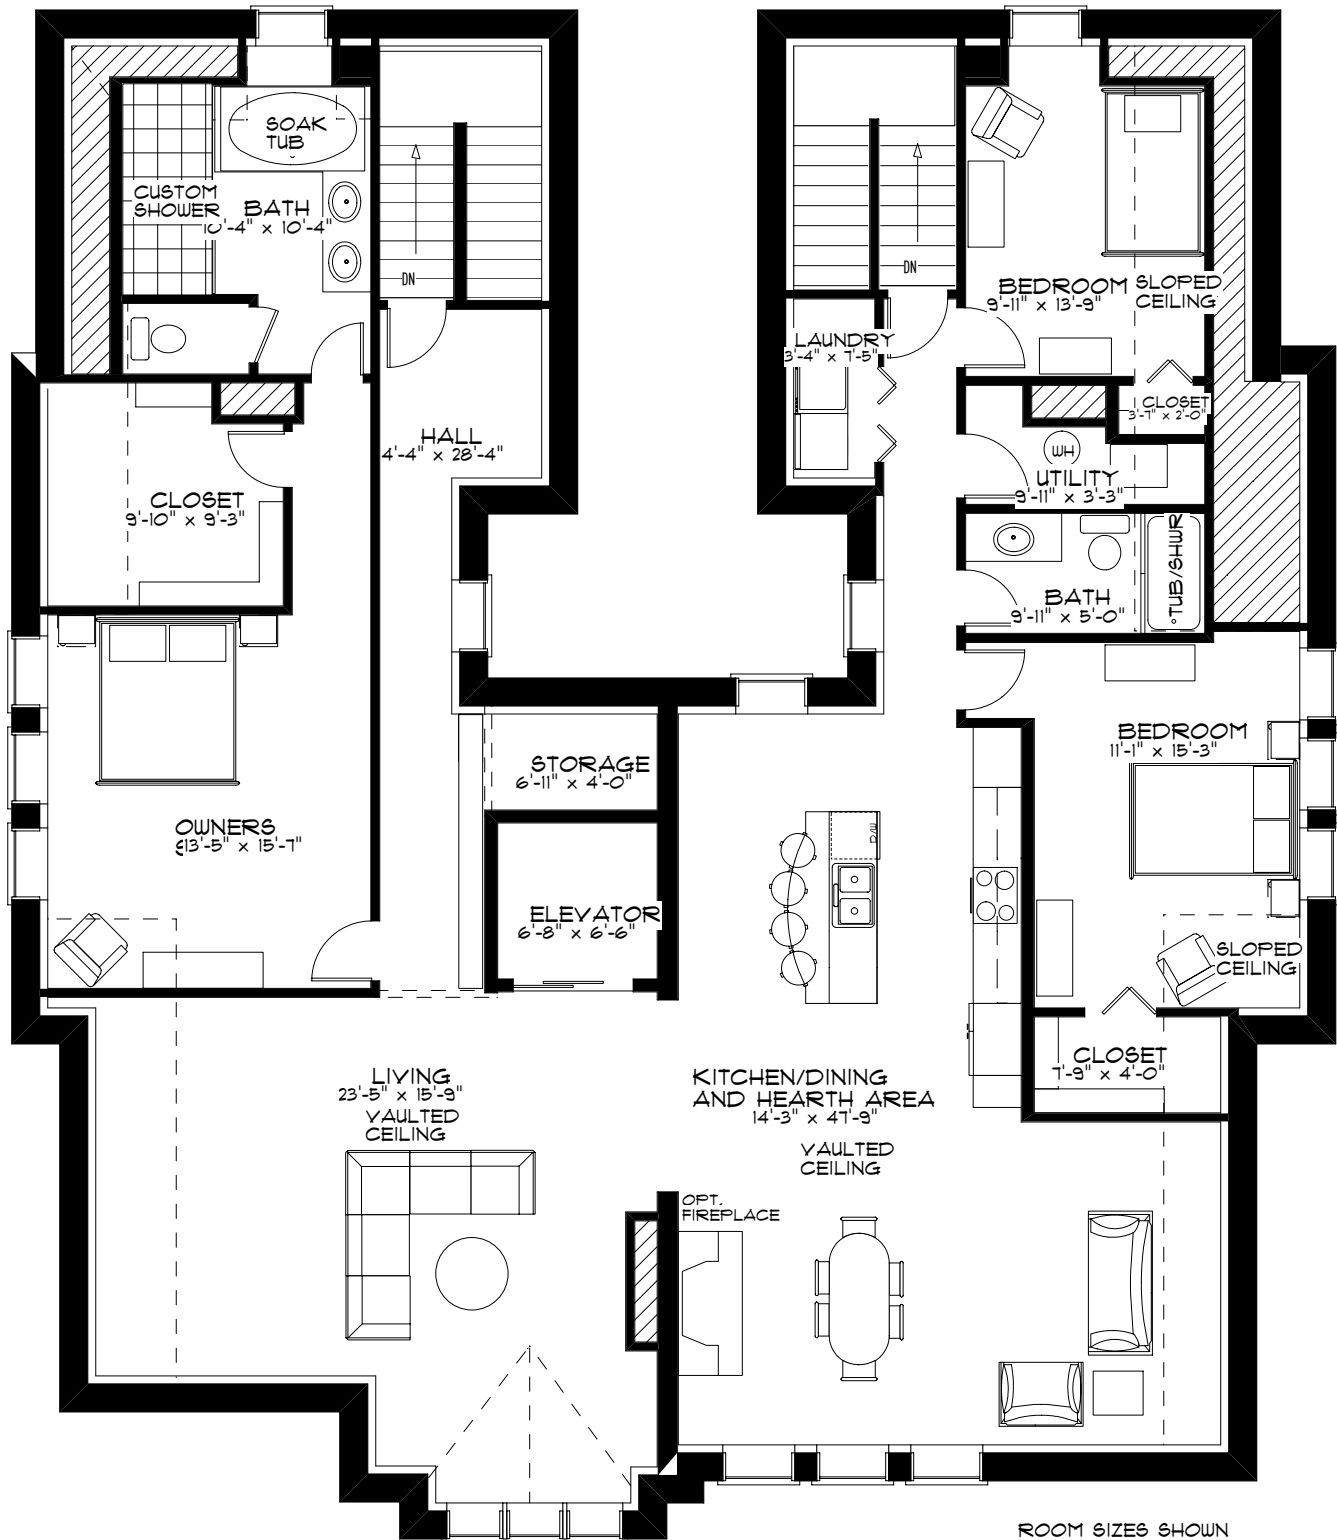

ROOM SIZES SHOWN  
ARE APPROXIMATE

← LOWER LEVEL UNIT  
2,075 FINISHED SQUARE FEET

MAIN LEVEL  
 † SOUTH SIDE TWO STORY UNIT  
 2,060 FINISHED SQUARE FEET  
 SQ. FT. INCLUDES UPPER LEVEL

MAIN LEVEL  
 † NORTH SIDE TWO STORY UNIT  
 2,190 FINISHED SQUARE FEET  
 SQ. FT. INCLUDES UPPER LEVEL

ROOM SIZES SHOWN  
ARE APPROXIMATE

**UPPER LEVEL**  
 † **SOUTH SIDE TWO STORY UNIT**  
**2,060 FINISHED SQUARE FEET**  
 SQ. FT. INCLUDES MAIN LEVEL

ROOM SIZES SHOWN  
ARE APPROXIMATE

**UPPER LEVEL**  
 † **NORTH SIDE TWO STORY UNIT**  
**2,190 FINISHED SQUARE FEET**  
 SQ. FT. INCLUDES MAIN LEVEL

ROOM SIZES SHOWN ARE APPROXIMATE

PENTHOUSE LEVEL  
2,290 FINISHED SQUARE FEET